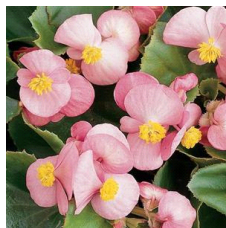

Prelude Pink