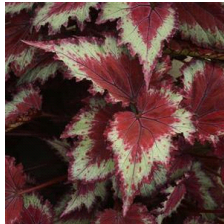

Jurassic Jr.™ Red Splash