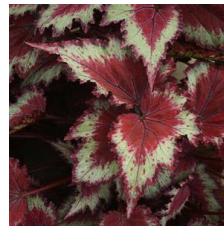

Jurassic Jr.™ Red Splash Rex Begonia

Colossal color for deep shade, now with smaller leaves! Jurassic Jr. is the same quality breeding and size as the Jurassic series with 40% smaller leaves. Leaf size paired with double the branching creates a denser stronger product. Easier shipping and less breakage during delivery with a fuller habit. Tried successfully for indoor and outdoor usage.

Other Varieties

Jurassic Jr.™ Strawberry Heart

Jurassic Jr.™ Arctic Twist

Jurassic Jr.™ Fire Spike

Jurassic Jr.™ Red Splash

Jurassic Jr.™ Berry Swirl

Jurassic Jr.™ Purple Spec

Jurassic Jr.™ Rose Splash