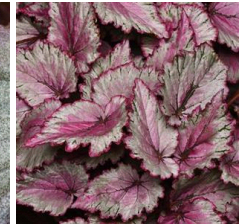

Jurassic Jr.™ Rex Begonia Berry Swirl

Colossal color for deep shade, now with smaller leaves! Jurassic Jr. is the same quality breeding and size as the Jurassic series with 40% smaller leaves. Leaf size paired with double the branching creates a denser stronger product. Easier shipping and less breakage during delivery with a fuller habit. Tried successfully for indoor and outdoor usage.

Comments:

It is important to keep the plant in full shade as the leaves will burn in high light. Finish times depend heavily on light and temperature conditions.

Crop Time (weeks)

4- to 5-inch (10- to 13-cm) Pots, Quarts :	6-inch (15-cm) Pots, Gallons:	10- to 12-inch (25- to 30-cm) Tubs or Baskets:
1 ppp, 8-12 weeks	1 ppp, 9-14 weeks	2-3 ppp, 10-16 weeks

Other Varieties

Jurassic Jr.™ Arctic Twist

Jurassic Jr.™ Fire Spike

Jurassic Jr.™ Red Splash

New Jurassic Jr.™ Berry Swirl

New Jurassic Jr.™ Purple Spec

New Jurassic Jr.™ Rose Splash