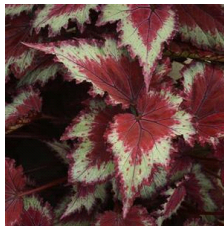

Jurassic Jr.™ Red Splash