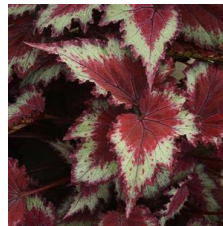

## Jurassic Jr.™ Purple Spec Rex Begonia

Colossal color for deep shade, now with smaller leaves! Jurassic Jr. is the same quality breeding and size as the Jurassic series with 40% smaller leaves. Leaf size paired with double the branching creates a denser stronger product. Easier shipping and less breakage during delivery with a fuller habit. Tried successfully for indoor and outdoor usage.

### Crop Time (weeks)

4- to 5-inch (10- to 13-cm) Pots, Quarts :	6-inch (15-cm) Pots, Gallons:	10- to 12-inch (25- to 30-cm) Tubs or Baskets:
1 ppp, 8-12 weeks	1 ppp, 9-14 weeks	2-3 ppp, 10-16 weeks

NOTE: Growers should use the information presented here as guidelines only. Ball Ingenuity recommends that growers conduct a trial of products under their own conditions. Crop times will vary depending on the climate, location, time of year, and greenhouse environmental conditions. It is the responsibility of the grower to read and follow all the current label directions relating to the products. Nothing herein shall be deemed a warranty or guaranty by Ball Ingenuity of any products listed herein. Ball Ingenuity's terms and conditions of sale shall apply to all products listed herein.

### Other Varieties

Jurassic Jr.™ Strawberry

Jurassic Jr.™ Arctic Twist

Jurassic Jr.™ Fire Spike

Jurassic Jr.™ Red Splash

Jurassic Jr.™ Berry Swirl

Jurassic Jr.™ Purple Spec

Jurassic Jr.™ Rose Splash