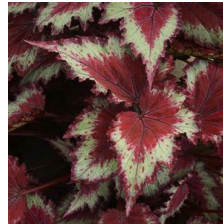

Jurassic Jr.™ Arctic Twist Rex Begonia

Colossal color for deep shade, now with smaller leaves! Jurassic Jr. is the same quality breeding and size as the Jurassic series with 40% smaller leaves. Leaf size paired with double the branching creates a denser stronger product. Easier shipping and less breakage during delivery with a fuller habit. Tried successfully for indoor and outdoor usage.

Other Varieties

New Jurassic Jr.™
Strawberry Heart

Jurassic Jr.™ Arctic Twist

Jurassic Jr.™ Fire Spike

Jurassic Jr.™ Red Splash

Jurassic Jr.™ Berry Swirl

Jurassic Jr.™ Purple Spec

Jurassic Jr.™ Rose Splash