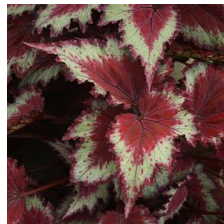

Jurassic Jr.™ Red Splash