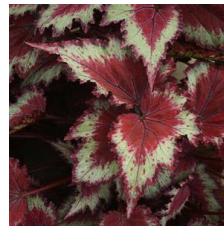

## Jurassic Jr.™ Fire Spike Rex Begonia

Colossal color for deep shade, now with smaller leaves! Jurassic Jr. is the same quality breeding and size as the Jurassic series with 40% smaller leaves. Leaf size paired with double the branching creates a denser stronger product. Easier shipping and less breakage during delivery with a fuller habit. Tried successfully for indoor and outdoor usage.

### Crop Time (weeks)

4- to 5-inch (10- to 13-cm) Pots, Quarts :	6-inch (15-cm) Pots, Gallons:	10- to 12-inch (25- to 30-cm) Tubs or Baskets:
1 ppp, 8-12 weeks	1 ppp, 9-14 weeks	2-3 ppp, 10-16 weeks

NOTE: Growers should use the information presented here as guidelines only. Ball Ingenuity recommends that growers conduct a trial of products under their own conditions. Crop times will vary depending on the climate, location, time of year, and greenhouse environmental conditions. It is the responsibility of the grower to read and follow all the current label directions relating to the products. Nothing herein shall be deemed a warranty or guaranty by Ball Ingenuity of any products listed herein. Ball Ingenuity's terms and conditions of sale shall apply to all products listed herein.

### Other Varieties

Jurassic Jr.™ Strawberry

Jurassic Jr.™ Arctic Twist

Jurassic Jr.™ Fire Spike

Jurassic Jr.™ Red Splash

Jurassic Jr.™ Berry Swirl

Jurassic Jr.™ Purple Spec

Jurassic Jr.™ Rose Splash