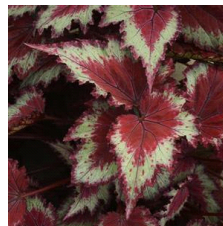

Jurassic Jr.™ Red Splash