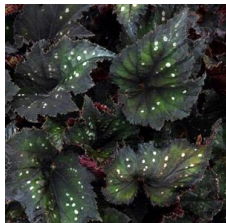

Jurassic Dino™ Black Sky