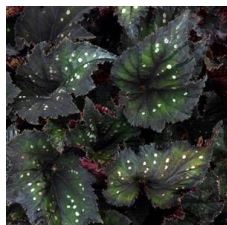

Jurassic Dino™ Black Sky