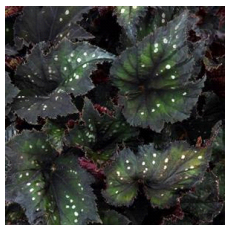

Jurassic Dino™ Black Sky