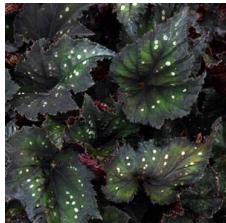

Jurassic Dino™ Black Sky