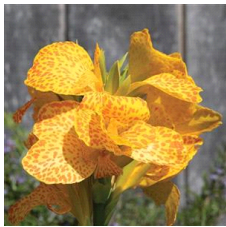

Other Varieties

Cannova® Gold Leopard