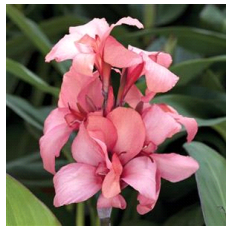

Cannova® Mango