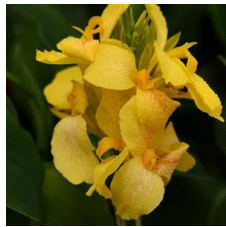

Cannova® Yellow