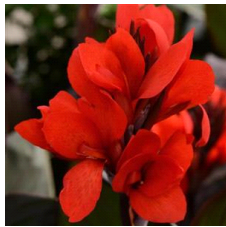

Cannova® Bronze Scarlet