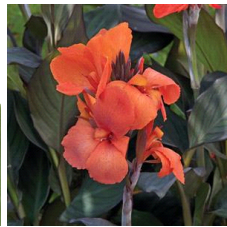

Cannova® Bronze Orange