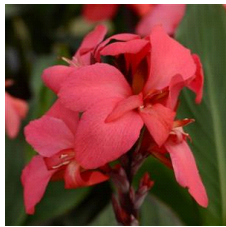

Cannova® Rose