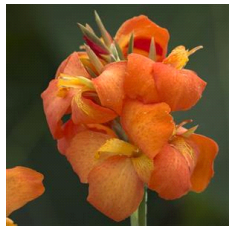

Cannova® Orange Shades