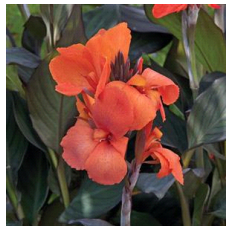

Cannova® Bronze Orange