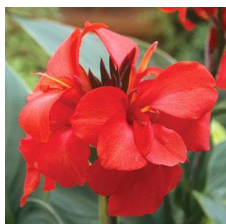

Cannova® Red Shades