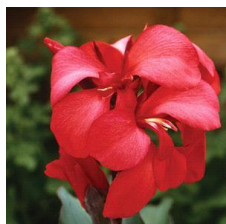

Cannova® Rose