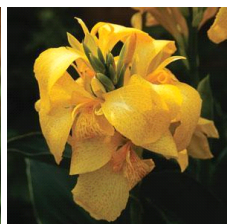

Cannova® Yellow