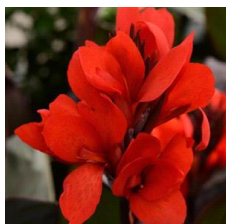

Cannova® Bronze Scarlet