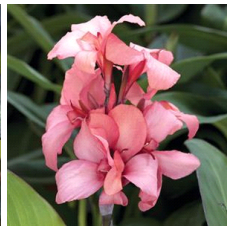

Cannova® Mango