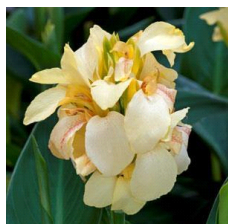

Cannova® Lemon