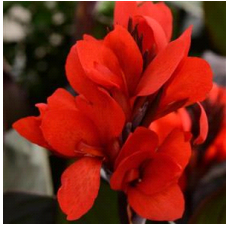

Cannova® Rose

Cannova® Bronze Scarlet