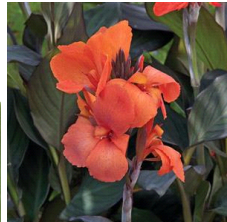

Cannova® Bronze Orange