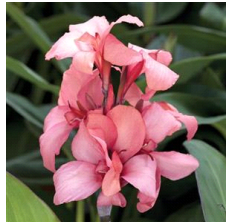

Cannova® Mango