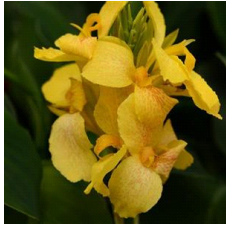

Cannova® Yellow