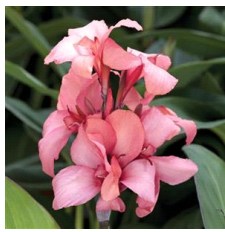

Cannova® Mango