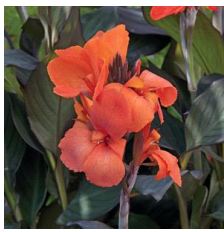

Cannova® Bronze Orange