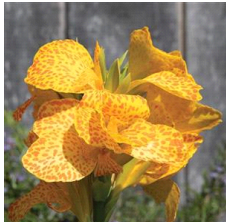

Other Varieties

Cannova® Gold Leopard