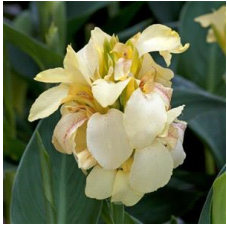

Cannova® Bronze Scarlet

Cannova® Lemon