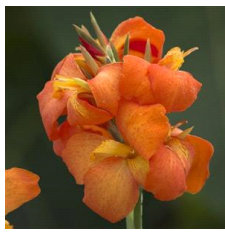

Cannova® Orange Shades