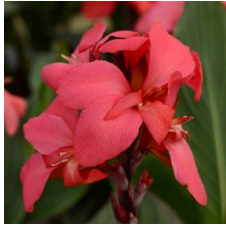

Cannova® Yellow

Cannova® Rose