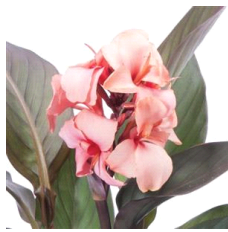

Other Varieties

New Cannova® Bronze Peach