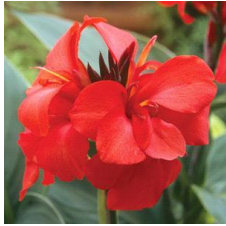

Cannova® Rose

Cannova® Red Shades