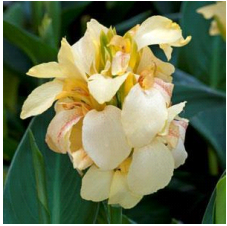

Cannova® Bronze Scarlet

Cannova® Lemon