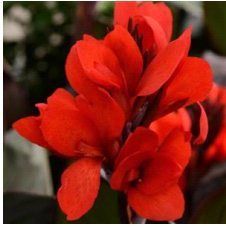

Cannova® Red Shades

Cannova® Bronze Scarlet