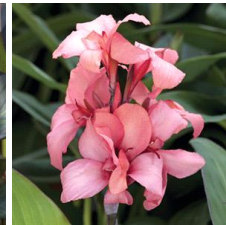

Cannova® Mango