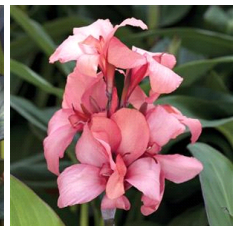

Cannova® Mango