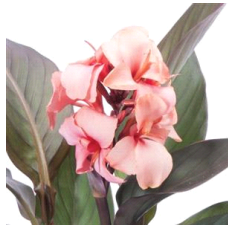

Cannova® Red Golden Flame

Other Varieties

Cannova® Bronze Peach