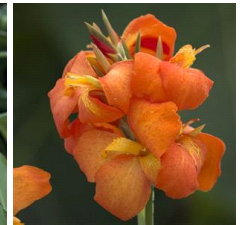

Cannova® Orange Shades