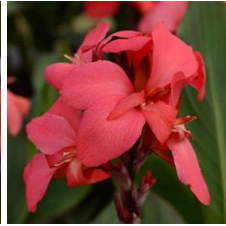

Cannova® Yellow

Cannova® Rose