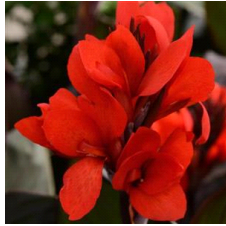

Cannova® Rose

Cannova® Bronze Scarlet