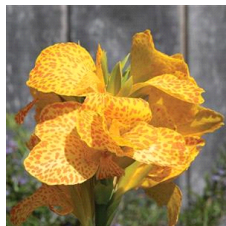

Other Varieties

Cannova® Gold Leopard