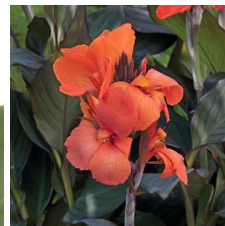

Cannova® Bronze Orange