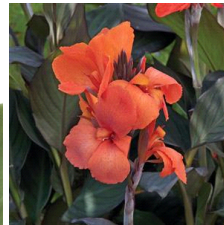

Cannova® Bronze Orange