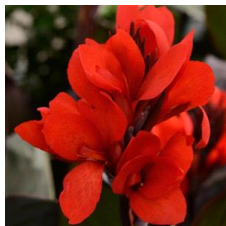

Cannova® Bronze Scarlet