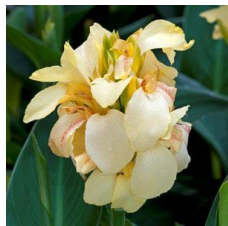

Cannova® Lemon