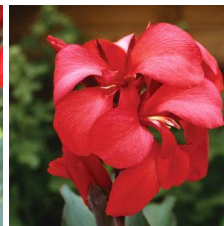

Cannova® Rose