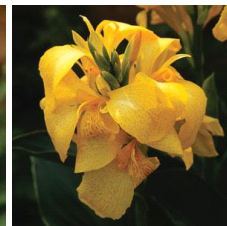

Cannova® Yellow