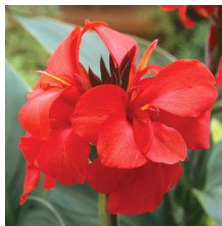

Cannova® Red Shades