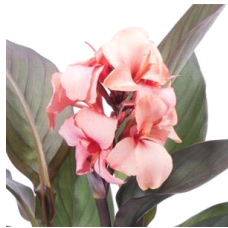

Other Varieties

Cannova® Bronze Peach