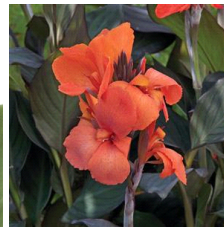

Cannova® Bronze Orange