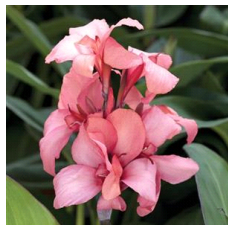

Cannova® Bronze Peach Canna

Cannova is the first seed F1 canna series that offers an easy-to-grow option in this heat-tolerant class. Improved young plant performance provides more useable plugs that are uniform and earlier than other seed canna programs. Plus, the strong color selection captivates the landscape market. Cannova is a versatile series that works well in 4-in. (10-cm) pots to 2 gallons and is ideal for cart programs. Supplied as virus-free seed and plugs.

Bright peach blooms are striking against deep dark bronze foliage. CANNOVA is a U.S. registered trademark of Takii Europe B.V.

General Information

Height: 30 - 48" (76 - 122cm)   Spread: 14 - 20" (36 - 51cm)   Exposure: Sun

Germination Guide

Plug Size: 72   Cover Seed: Heavy cover   Germination Temp: 75-80°F (24-27°C)   Days to germinate: 7-10   Plug Crop weeks: 4-6

Finishing

Soil pH: 6.2-7.0   Temperature Day: 70-85°F (21-29°C)   Temperature Night: 60-80°F (16-27°C)   Fertilization (ppm N): 13-2-13-6-3 and/or 20-10-20   No. of Pinches: 0

Plant Growth Regulators (S) = spray / (D) = drench: 2 ppm Bonzi (D) 7-10 days after transplant.   Pests: Aphids, Thrips, Cut Worms   Diseases: Bacteria, Pythium, Rhizoctonia

Comments:

Avoid overhead watering during finishing process. Overhead watering increases the risk of bacterial infection. All Cannas are susceptible to virus – most commonly "Canna Yellow Mottle Virus." If this happens, affected plants and surrounding plants should be rouged and the area disinfected.

Crop Time (weeks)

4- to 5-inch (10- to 13-cm) Pots, Quarts : 10   6-inch (15-cm) Pots, Gallons: 12   10- to 12-inch (25- to 30-cm) Tubs or Baskets: 17