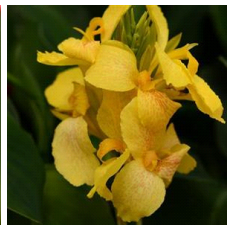

Cannova® Bronze Peach Canna

Cannova is the first seed F1 canna series that offers an easy-to-grow option in this heat-tolerant class. Improved young plant performance provides more useable plugs that are uniform and earlier than other seed canna programs. Plus, the strong color selection captivates the landscape market. Cannova is a versatile series that works well in 4-in. (10-cm) pots to 2 gallons and is ideal for cart programs. Supplied as virus-free seed and plugs.

Bright peach blooms are striking against deep dark bronze foliage. CANNOVA is a U.S. registered trademark of Takii Europe B.V.

General Information

Height: 30 - 48" (76 - 122cm)   Spread: 14 - 20" (36 - 51cm)   Exposure: Sun

Germination Guide

Plug Size: 72   Cover Seed: Heavy cover   Germination Temp: 75-80°F (24-27°C)   Days to germinate: 7-10   Plug Crop weeks: 4-6

Finishing

Soil pH: 6.2-7.0   Temperature Day: 70-85°F (21-29°C)   Temperature Night: 60-80°F (16-27°C)   Fertilization (ppm N): 13-2-13-6-3 and/or 20-10-20   No. of Pinches: 0

Plant Growth Regulators (S) = spray / (D) = drench: 2 ppm Bonzi (D) 7-10 days after transplant.   Pests: Aphids, Thrips, Cut Worms   Diseases: Bacteria, Pythium, Rhizoctonia

Comments:

Avoid overhead watering during finishing process. Overhead watering increases the risk of bacterial infection. All Cannas are susceptible to virus – most commonly "Canna Yellow Mottle Virus." If this happens, affected plants and surrounding plants should be rouged and the area disinfected.

Crop Time (weeks)

4- to 5-inch (10- to 13-cm) Pots, Quarts : 10   6-inch (15-cm) Pots, Gallons: 12   10- to 12-inch (25- to 30-cm) Tubs or Baskets: 17