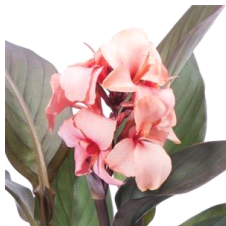

New Cannova® Bronze Peach