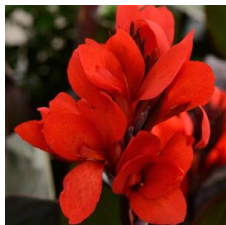

Cannova® Bronze Peach Canna

Cannova is the first seed F1 canna series that offers an easy-to-grow option in this heat-tolerant class. Improved young plant performance provides more useable plugs that are uniform and earlier than other seed canna programs. Plus, the strong color selection captivates the landscape market. Cannova is a versatile series that works well in 4-in. (10-cm) pots to 2 gallons and is ideal for cart programs. Supplied as virus-free seed and plugs.

Bright peach blooms are striking against deep dark bronze foliage. CANNOVA is a U.S. registered trademark of Takii Europe B.V.

General Information

Height: 30 - 48" (76 - 122cm)   Spread: 14 - 20" (36 - 51cm)   Exposure: Sun

Germination Guide

Plug Size: 72   Cover Seed: Heavy cover   Germination Temp: 75-80°F (24-27°C)   Days to germinate: 7-10   Plug Crop weeks: 4-6

Finishing

Soil pH: 6.2-7.0   Temperature Day: 70-85°F (21-29°C)   Temperature Night: 60-80°F (16-27°C)   Fertilization (ppm N): 13-2-13-6-3 and/or 20-10-20   No. of Pinches: 0

Plant Growth Regulators (S) = spray / (D) = drench: 2 ppm Bonzi (D) 7-10 days after transplant.   Pests: Aphids, Thrips, Cut Worms   Diseases: Bacteria, Pythium, Rhizoctonia

Comments:

Avoid overhead watering during finishing process. Overhead watering increases the risk of bacterial infection. All Cannas are susceptible to virus – most commonly "Canna Yellow Mottle Virus." If this happens, affected plants and surrounding plants should be rouged and the area disinfected.

Crop Time (weeks)

4- to 5-inch (10- to 13-cm) Pots, Quarts : 10   6-inch (15-cm) Pots, Gallons: 12   10- to 12-inch (25- to 30-cm) Tubs or Baskets: 17