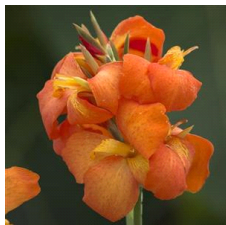

Cannova® Bronze Peach Canna

Cannova is the first seed F1 canna series that offers an easy-to-grow option in this heat-tolerant class. Improved young plant performance provides more useable plugs that are uniform and earlier than other seed canna programs. Plus, the strong color selection captivates the landscape market. Cannova is a versatile series that works well in 4-in. (10-cm) pots to 2 gallons and is ideal for cart programs. Supplied as virus-free seed and plugs.

Bright peach blooms are striking against deep dark bronze foliage. CANNOVA is a U.S. registered trademark of Takii Europe B.V.

General Information

Height: 30 - 48" (76 - 122cm)   Spread: 14 - 20" (36 - 51cm)   Exposure: Sun

Germination Guide

Plug Size: 72   Cover Seed: Heavy cover   Germination Temp: 75-80°F (24-27°C)   Days to germinate: 7-10   Plug Crop weeks: 4-6

Finishing

Soil pH: 6.2-7.0   Temperature Day: 70-85°F (21-29°C)   Temperature Night: 60-80°F (16-27°C)   Fertilization (ppm N): 13-2-13-6-3 and/or 20-10-20   No. of Pinches: 0

Plant Growth Regulators (S) = spray / (D) = drench: 2 ppm Bonzi (D) 7-10 days after transplant.   Pests: Aphids, Thrips, Cut Worms   Diseases: Bacteria, Pythium, Rhizoctonia

Comments:

Avoid overhead watering during finishing process. Overhead watering increases the risk of bacterial infection. All Cannas are susceptible to virus – most commonly "Canna Yellow Mottle Virus." If this happens, affected plants and surrounding plants should be rouged and the area disinfected.

Crop Time (weeks)

4- to 5-inch (10- to 13-cm) Pots, Quarts : 10   6-inch (15-cm) Pots, Gallons: 12   10- to 12-inch (25- to 30-cm) Tubs or Baskets: 17