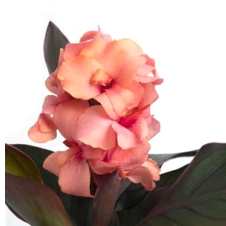

New Cannova® Casa Bronze Peach