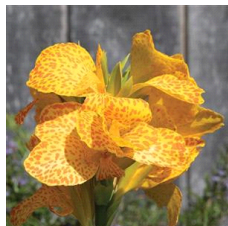

Other Varieties

Cannova® Gold Leopard