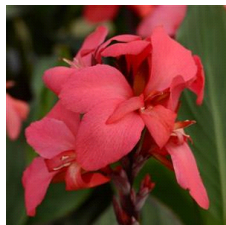

Cannova® Bronze Peach Canna

Cannova is the first seed F1 canna series that offers an easy-to-grow option in this heat-tolerant class. Improved young plant performance provides more useable plugs that are uniform and earlier than other seed canna programs. Plus, the strong color selection captivates the landscape market. Cannova is a versatile series that works well in 4-in. (10-cm) pots to 2 gallons and is ideal for cart programs. Supplied as virus-free seed and plugs.

Bright peach blooms are striking against deep dark bronze foliage. CANNOVA is a U.S. registered trademark of Takii Europe B.V.

General Information

Height: 30 - 48" (76 - 122cm)   Spread: 14 - 20" (36 - 51cm)   Exposure: Sun

Germination Guide

Plug Size: 72   Cover Seed: Heavy cover   Germination Temp: 75-80°F (24-27°C)   Days to germinate: 7-10   Plug Crop weeks: 4-6

Finishing

Soil pH: 6.2-7.0   Temperature Day: 70-85°F (21-29°C)   Temperature Night: 60-80°F (16-27°C)   Fertilization (ppm N): 13-2-13-6-3 and/or 20-10-20   No. of Pinches: 0

Plant Growth Regulators (S) = spray / (D) = drench: 2 ppm Bonzi (D) 7-10 days after transplant.   Pests: Aphids, Thrips, Cut Worms   Diseases: Bacteria, Pythium, Rhizoctonia

Comments:

Avoid overhead watering during finishing process. Overhead watering increases the risk of bacterial infection. All Cannas are susceptible to virus – most commonly "Canna Yellow Mottle Virus." If this happens, affected plants and surrounding plants should be rouged and the area disinfected.

Crop Time (weeks)

4- to 5-inch (10- to 13-cm) Pots, Quarts : 10   6-inch (15-cm) Pots, Gallons: 12   10- to 12-inch (25- to 30-cm) Tubs or Baskets: 17