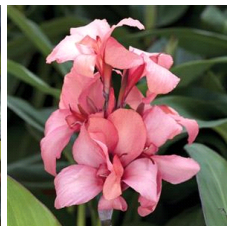

Canna® Mango