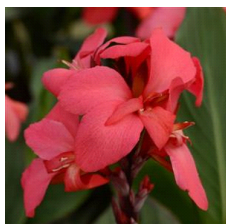

Cannova® Rose