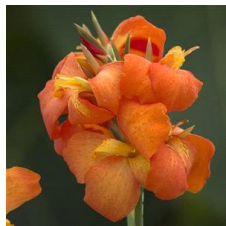

Cannova® Orange Shades