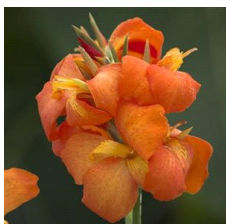

Cannova® Orange Shades