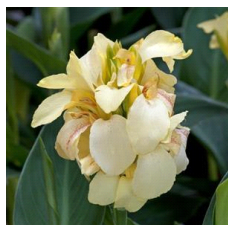

Canna Cannova® Red Golden Flame

Cannova is the first seed F1 canna series that offers an easy-to-grow option in this heat-tolerant class. Improved young plant performance provides more useable plugs that are uniform and earlier than other seed canna programs. Plus, the strong color selection captivates the landscape market. Cannova is a versatile series that works well in 4-in. (10-cm) pots to 2 gallons and is ideal for cart programs. Supplied as virus-free seed and plugs.

Incredibly unique bloom color – saturated red with bright yellow edging. CANNOVA is a U.S. registered trademark of Takii Europe B.V.

General Information

Height: 30 - 48" (76 - 122cm)   Spread: 14 - 20" (36 - 51cm)   Exposure: Sun

Germination Guide

Plug Size: 72   Cover Seed: Heavy cover   Germination Temp: 75-80°F (24-27°C)   Days to germinate: 7-10   Plug Crop weeks: 4-6

Finishing

Soil pH: 6.2-7.0   Temperature Day: 70-85°F (21-29°C)   Temperature Night: 60-80°F (16-27°C)   Fertilization (ppm N): 13-2-13-6-3 and/or 20-10-20   No. of Pinches: 0

Plant Growth Regulators (S) = spray / (D) = drench: 2 ppm Bonzi (D) 7-10 days after transplant.   Pests: Aphids, Thrips, Cut Worms   Diseases: Bacteria, Pythium, Rhizoctonia

Comments:

Avoid overhead watering during finishing process. Overhead watering increases the risk of bacterial infection. All Canna's are susceptible to virus – most commonly "Canna Yellow Mottle Virus." If this happens, affected plants and surrounding plants should be rouged and the area disinfected.

Crop Time (weeks)

4- to 5-inch (10- to 13-cm) Pots, Quarts : 10   6-inch (15-cm) Pots, Gallons: 12   10- to 12-inch (25- to 30-cm) Tubs or Baskets: 17