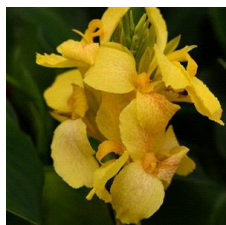

New!

Cannova® Red Golden Flame Canna

Cannova is the first seed F1 canna series that offers an easy-to-grow option in this heat-tolerant class. Improved young plant performance provides more useable plugs that are uniform and earlier than other seed canna programs. Plus, the strong color selection captivates the landscape market. Cannova is a versatile series that works well in 4-in. (10-cm) pots to 2 gallons and is ideal for cart programs. Supplied as virus-free seed and plugs.

Incredibly unique bloom color – saturated red with bright yellow edging. CANNOVA is a U.S. registered trademark of Takii Europe B.V.

General Information

Height: 30 - 48" (76 - 122cm)   Spread: 14 - 20" (36 - 51cm)   Exposure: Sun

Germination Guide

Plug Size: 72   Cover Seed: Heavy cover   Germination Temp: 75-80°F (24-27°C)   Days to germinate: 7-10   Plug Crop weeks: 4-6

Finishing

Soil pH: 6.2-7.0   Temperature Day: 70-85°F (21-29°C)   Temperature Night: 60-80°F (16-27°C)   Fertilization (ppm N): 13-2-13-6-3 and/or 20-10-20   No. of Pinches: 0
Plant Growth Regulators (S) = spray / (D) = drench: 2 ppm Bonzi (D) 7-10 days after transplant.   Pests: Aphids, Thrips, Cut Worms   Diseases: Bacteria, Pythium, Rhizoctonia

Comments:

Avoid overhead watering during finishing process. Overhead watering increases the risk of bacterial infection. All Cannas are susceptible to virus – most commonly "Canna Yellow Mottle Virus." If this happens, affected plants and surrounding plants should be rouged and the area disinfected.

Crop Time (weeks)

4- to 5-inch (10- to 13-cm) Pots, Quarts : 10   6-inch (15-cm) Pots, Gallons: 12   10- to 12-inch (25- to 30-cm) Tubs or Baskets: 17