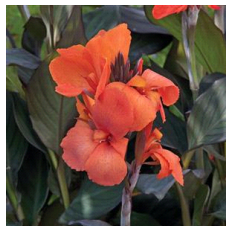

Canna® Bronze Orange