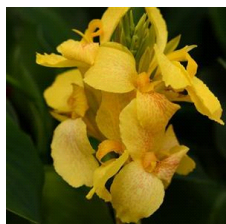

Cannova® Yellow