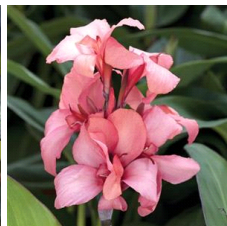

Cannova® Mango