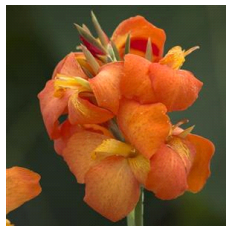

Canna® Orange Shades