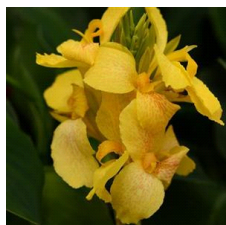

Canna Cannova® Red Golden Flame

Cannova is the first seed F1 canna series that offers an easy-to-grow option in this heat-tolerant class. Improved young plant performance provides more useable plugs that are uniform and earlier than other seed canna programs. Plus, the strong color selection captivates the landscape market. Cannova is a versatile series that works well in 4-in. (10-cm) pots to 2 gallons and is ideal for cart programs. Supplied as virus-free seed and plugs.

Incredibly unique bloom color – saturated red with bright yellow edging. CANNOVA is a U.S. registered trademark of Takii Europe B.V.

General Information

Height: 30 - 48" (76 - 122cm)   Spread: 14 - 20" (36 - 51cm)   Exposure: Sun

Germination Guide

Plug Size: 72   Cover Seed: Heavy cover   Germination Temp: 75-80°F (24-27°C)   Days to germinate: 7-10   Plug Crop weeks: 4-6

Finishing

Soil pH: 6.2-7.0   Temperature Day: 70-85°F (21-29°C)   Temperature Night: 60-80°F (16-27°C)   Fertilization (ppm N): 13-2-13-6-3 and/or 20-10-20   No. of Pinches: 0

Plant Growth Regulators (S) = spray / (D) = drench: 2 ppm Bonzi (D) 7-10 days after transplant.   Pests: Aphids, Thrips, Cut Worms   Diseases: Bacteria, Pythium, Rhizoctonia

Comments:

Avoid overhead watering during finishing process. Overhead watering increases the risk of bacterial infection. All Canna's are susceptible to virus – most commonly "Canna Yellow Mottle Virus." If this happens, affected plants and surrounding plants should be rouged and the area disinfected.

Crop Time (weeks)

4- to 5-inch (10- to 13-cm) Pots, Quarts : 10   6-inch (15-cm) Pots, Gallons: 12   10- to 12-inch (25- to 30-cm) Tubs or Baskets: 17