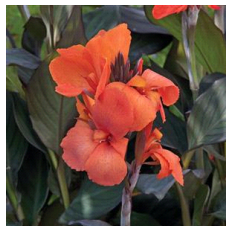

Cannova® Bronze Orange