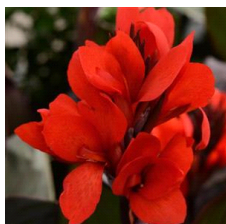

Cannova® Bronze Scarlet