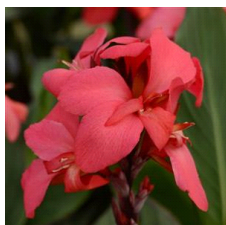

Canna Cannova® Red Golden Flame

Cannova is the first seed F1 canna series that offers an easy-to-grow option in this heat-tolerant class. Improved young plant performance provides more useable plugs that are uniform and earlier than other seed canna programs. Plus, the strong color selection captivates the landscape market. Cannova is a versatile series that works well in 4-in. (10-cm) pots to 2 gallons and is ideal for cart programs. Supplied as virus-free seed and plugs.

Incredibly unique bloom color – saturated red with bright yellow edging. CANNOVA is a U.S. registered trademark of Takii Europe B.V.

General Information

Height: 30 - 48" (76 - 122cm)   Spread: 14 - 20" (36 - 51cm)   Exposure: Sun

Germination Guide

Plug Size: 72   Cover Seed: Heavy cover   Germination Temp: 75-80°F (24-27°C)   Days to germinate: 7-10   Plug Crop weeks: 4-6

Finishing

Soil pH: 6.2-7.0   Temperature Day: 70-85°F (21-29°C)   Temperature Night: 60-80°F (16-27°C)   Fertilization (ppm N): 13-2-13-6-3 and/or 20-10-20   No. of Pinches: 0

Plant Growth Regulators (S) = spray / (D) = drench: 2 ppm Bonzi (D) 7-10 days after transplant.   Pests: Aphids, Thrips, Cut Worms   Diseases: Bacteria, Pythium, Rhizoctonia

Comments:

Avoid overhead watering during finishing process. Overhead watering increases the risk of bacterial infection. All Canna's are susceptible to virus – most commonly "Canna Yellow Mottle Virus." If this happens, affected plants and surrounding plants should be rouged and the area disinfected.

Crop Time (weeks)

4- to 5-inch (10- to 13-cm) Pots, Quarts : 10   6-inch (15-cm) Pots, Gallons: 12   10- to 12-inch (25- to 30-cm) Tubs or Baskets: 17