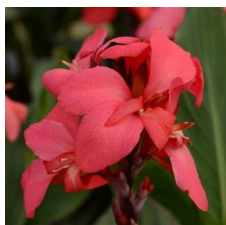

New!

Cannova® Red Golden Flame Canna

Cannova is the first seed F1 canna series that offers an easy-to-grow option in this heat-tolerant class. Improved young plant performance provides more useable plugs that are uniform and earlier than other seed canna programs. Plus, the strong color selection captivates the landscape market. Cannova is a versatile series that works well in 4-in. (10-cm) pots to 2 gallons and is ideal for cart programs. Supplied as virus-free seed and plugs.

Incredibly unique bloom color – saturated red with bright yellow edging. CANNOVA is a U.S. registered trademark of Takii Europe B.V.

General Information

Height: 30 - 48" (76 - 122cm)   Spread: 14 - 20" (36 - 51cm)   Exposure: Sun

Germination Guide

Plug Size: 72   Cover Seed: Heavy cover   Germination Temp: 75-80°F (24-27°C)   Days to germinate: 7-10   Plug Crop weeks: 4-6

Finishing

Soil pH: 6.2-7.0   Temperature Day: 70-85°F (21-29°C)   Temperature Night: 60-80°F (16-27°C)   Fertilization (ppm N): 13-2-13-6-3 and/or 20-10-20   No. of Pinches: 0
Plant Growth Regulators (S) = spray / (D) = drench: 2 ppm Bonzi (D) 7-10 days after transplant.   Pests: Aphids, Thrips, Cut Worms   Diseases: Bacteria, Pythium, Rhizoctonia

Comments:

Avoid overhead watering during finishing process. Overhead watering increases the risk of bacterial infection. All Cannas are susceptible to virus – most commonly "Canna Yellow Mottle Virus." If this happens, affected plants and surrounding plants should be rouged and the area disinfected.

Crop Time (weeks)

4- to 5-inch (10- to 13-cm) Pots, Quarts : 10   6-inch (15-cm) Pots, Gallons: 12   10- to 12-inch (25- to 30-cm) Tubs or Baskets: 17