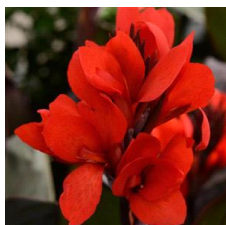

New!

Cannova® Red Golden Flame Canna

Cannova is the first seed F1 canna series that offers an easy-to-grow option in this heat-tolerant class. Improved young plant performance provides more useable plugs that are uniform and earlier than other seed canna programs. Plus, the strong color selection captivates the landscape market. Cannova is a versatile series that works well in 4-in. (10-cm) pots to 2 gallons and is ideal for cart programs. Supplied as virus-free seed and plugs.

Incredibly unique bloom color – saturated red with bright yellow edging. CANNOVA is a U.S. registered trademark of Takii Europe B.V.

General Information

Height: 30 - 48" (76 - 122cm)   Spread: 14 - 20" (36 - 51cm)   Exposure: Sun

Germination Guide

Plug Size: 72   Cover Seed: Heavy cover   Germination Temp: 75-80°F (24-27°C)   Days to germinate: 7-10   Plug Crop weeks: 4-6

Finishing

Soil pH: 6.2-7.0   Temperature Day: 70-85°F (21-29°C)   Temperature Night: 60-80°F (16-27°C)   Fertilization (ppm N): 13-2-13-6-3 and/or 20-10-20   No. of Pinches: 0
Plant Growth Regulators (S) = spray / (D) = drench: 2 ppm Bonzi (D) 7-10 days after transplant.   Pests: Aphids, Thrips, Cut Worms   Diseases: Bacteria, Pythium, Rhizoctonia

Comments:

Avoid overhead watering during finishing process. Overhead watering increases the risk of bacterial infection. All Cannas are susceptible to virus – most commonly "Canna Yellow Mottle Virus." If this happens, affected plants and surrounding plants should be rouged and the area disinfected.

Crop Time (weeks)

4- to 5-inch (10- to 13-cm) Pots, Quarts : 10   6-inch (15-cm) Pots, Gallons: 12   10- to 12-inch (25- to 30-cm) Tubs or Baskets: 17