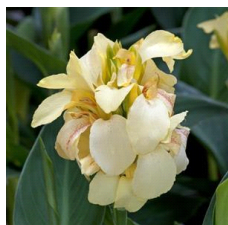

New!

Cannova® Red Golden Flame Canna

Cannova is the first seed F1 canna series that offers an easy-to-grow option in this heat-tolerant class. Improved young plant performance provides more useable plugs that are uniform and earlier than other seed canna programs. Plus, the strong color selection captivates the landscape market. Cannova is a versatile series that works well in 4-in. (10-cm) pots to 2 gallons and is ideal for cart programs. Supplied as virus-free seed and plugs.

Incredibly unique bloom color – saturated red with bright yellow edging. CANNOVA is a U.S. registered trademark of Takii Europe B.V.

General Information

Height: 30 - 48" (76 - 122cm)   Spread: 14 - 20" (36 - 51cm)   Exposure: Sun

Germination Guide

Plug Size: 72   Cover Seed: Heavy cover   Germination Temp: 75-80°F (24-27°C)   Days to germinate: 7-10   Plug Crop weeks: 4-6

Finishing

Soil pH: 6.2-7.0   Temperature Day: 70-85°F (21-29°C)   Temperature Night: 60-80°F (16-27°C)   Fertilization (ppm N): 13-2-13-6-3 and/or 20-10-20   No. of Pinches: 0
Plant Growth Regulators (S) = spray / (D) = drench: 2 ppm Bonzi (D) 7-10 days after transplant.   Pests: Aphids, Thrips, Cut Worms   Diseases: Bacteria, Pythium, Rhizoctonia

Comments:

Avoid overhead watering during finishing process. Overhead watering increases the risk of bacterial infection. All Cannas are susceptible to virus – most commonly "Canna Yellow Mottle Virus." If this happens, affected plants and surrounding plants should be rouged and the area disinfected.

Crop Time (weeks)

4- to 5-inch (10- to 13-cm) Pots, Quarts : 10   6-inch (15-cm) Pots, Gallons: 12   10- to 12-inch (25- to 30-cm) Tubs or Baskets: 17