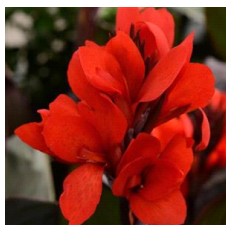

Canna Cannova® Red Golden Flame

Cannova is the first seed F1 canna series that offers an easy-to-grow option in this heat-tolerant class. Improved young plant performance provides more useable plugs that are uniform and earlier than other seed canna programs. Plus, the strong color selection captivates the landscape market. Cannova is a versatile series that works well in 4-in. (10-cm) pots to 2 gallons and is ideal for cart programs. Supplied as virus-free seed and plugs.

Incredibly unique bloom color – saturated red with bright yellow edging. CANNOVA is a U.S. registered trademark of Takii Europe B.V.

General Information

Height: 30 - 48" (76 - 122cm)   Spread: 14 - 20" (36 - 51cm)   Exposure: Sun

Germination Guide

Plug Size: 72   Cover Seed: Heavy cover   Germination Temp: 75-80°F (24-27°C)   Days to germinate: 7-10   Plug Crop weeks: 4-6

Finishing

Soil pH: 6.2-7.0   Temperature Day: 70-85°F (21-29°C)   Temperature Night: 60-80°F (16-27°C)   Fertilization (ppm N): 13-2-13-6-3 and/or 20-10-20   No. of Pinches: 0

Plant Growth Regulators (S) = spray / (D) = drench: 2 ppm Bonzi (D) 7-10 days after transplant.   Pests: Aphids, Thrips, Cut Worms   Diseases: Bacteria, Pythium, Rhizoctonia

Comments:

Avoid overhead watering during finishing process. Overhead watering increases the risk of bacterial infection. All Canna's are susceptible to virus – most commonly "Canna Yellow Mottle Virus." If this happens, affected plants and surrounding plants should be rouged and the area disinfected.

Crop Time (weeks)

4- to 5-inch (10- to 13-cm) Pots, Quarts : 10   6-inch (15-cm) Pots, Gallons: 12   10- to 12-inch (25- to 30-cm) Tubs or Baskets: 17