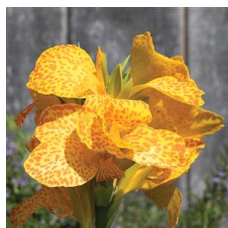

Other Varieties

Cannova® Gold Leopard