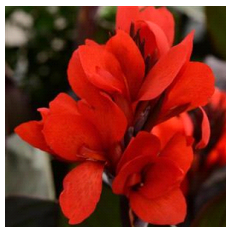

Cannova® Bronze Scarlet