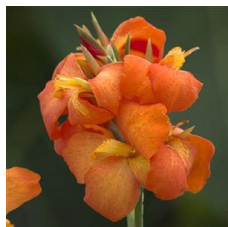

Cannova® Orange Shades