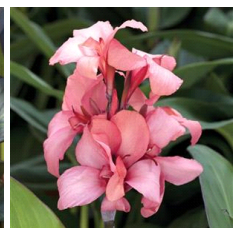

Cannova® Mango