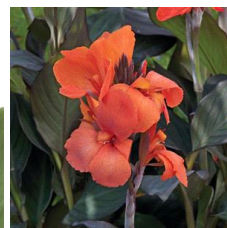

Cannova® Mango

Cannova® Bronze Orange