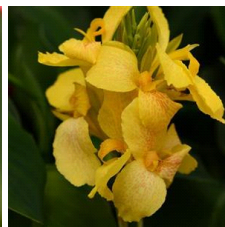

Cannova® Yellow