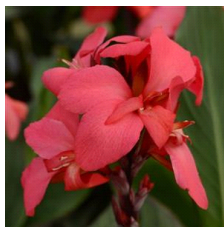

Cannova® Rose