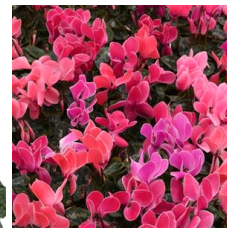

Crop Time (weeks)

4- to 5-inch (10- to 13-cm) Pots, Quarts :
20-21 weeks

NOTE: Growers should use the information presented here as guidelines only. Ball Ingenuity recommends that growers conduct a trial of products under their own conditions. Crop times will vary depending on the climate, location, time of year, and greenhouse environmental conditions. It is the responsibility of the grower to read and follow all the current label directions relating to the products. Nothing herein shall be deemed a warranty or guaranty by Ball Ingenuity of any products listed herein. Ball Ingenuity's terms and conditions of sale shall apply to all products listed herein.

Other Varieties

Dreamscape™ Bright Purple

Dreamscape™ Rose Eye

Dreamscape™ Mixture

Dreamscape™ Bright Red

Dreamscape™ Dark Flamed Mixture

Dreamscape™ Deep Burgundy

Dreamscape™ Deep Rose

Dreamscape™ Purple

Dreamscape™ Salmon Eye

Dreamscape™ White