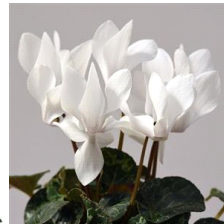

Bright color stays vibrant, even outdoors in low temperatures.

General Information

Height:	Spread:	Exposure:
6 - 9" (15 - 23cm)	9 - 13" (23 - 33cm)	Partial Sun

Germination Guide

Plug Size:	Cover Seed:	Germination Temp:	Days to germinate:	Plug Crop weeks:
288	Yes	64	20	8-9

Crop Time (weeks)

4- to 5-inch (10- to 13-cm) Pots, Quarts :
20-21 weeks

NOTE: Growers should use the information presented here as guidelines only. Ball Ingenuity recommends that growers conduct a trial of products under their own conditions. Crop times will vary depending on the climate, location, time of year, and greenhouse environmental conditions. It is the responsibility of the grower to read and follow all the current label directions relating to the products. Nothing herein shall be deemed a warranty or guaranty by Ball Ingenuity of any products listed herein. Ball Ingenuity's terms and conditions of sale shall apply to all products listed herein.

Other Varieties

Dreamscape™ Bright Purple

Dreamscape™ Rose Eye

Dreamscape™ Mixture

Dreamscape™ Bright Red

Dreamscape™ Dark Flamed Mixture

Dreamscape™ Deep Burgundy

Dreamscape™ Deep Rose

Dreamscape™ Purple

Dreamscape™ Salmon Eye

Dreamscape™ White