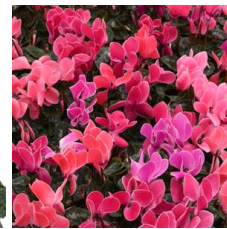

Crop Time (weeks)

4- to 5-inch (10- to 13-cm) Pots, Quarts :
20-21 weeks

NOTE: Growers should use the information presented here as guidelines only. Ball Ingenuity recommends that growers conduct a trial of products under their own conditions. Crop times will vary depending on the climate, location, time of year, and greenhouse environmental conditions. It is the responsibility of the grower to read and follow all the current label directions relating to the products. Nothing herein shall be deemed a warranty or guaranty by Ball Ingenuity of any products listed herein. Ball Ingenuity's terms and conditions of sale shall apply to all products listed herein.

Other Varieties

New Dreamscape™ Bright Purple

New Dreamscape™ Rose Eye

Dreamscape™ Mixture

Dreamscape™ Bright Red

Dreamscape™ Dark Flamed Mixture

Dreamscape™ Deep Burgundy

Dreamscape™ Deep Rose

Dreamscape™ Purple

Dreamscape™ Salmon

Dreamscape™ White

Eye