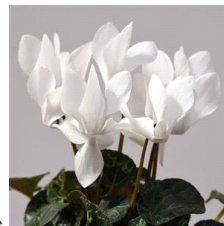

The best white cyclamen for outdoor performance.

General Information

Height:	Spread:	Exposure:
6 - 9" (15 - 23cm)	9 - 13" (23 - 33cm)	Partial Sun

Germination Guide

Plug Size:	Cover Seed:	Germination Temp:	Days to germinate:	Plug Crop weeks:
288	Yes	64	20	8-9

Crop Time (weeks)

4- to 5-inch (10- to 13-cm) Pots, Quarts :
20-21 weeks

NOTE: Growers should use the information presented here as guidelines only. Ball Ingenuity recommends that growers conduct a trial of products under their own conditions. Crop times will vary depending on the climate, location, time of year, and greenhouse environmental conditions. It is the responsibility of the grower to read and follow all the current label directions relating to the products. Nothing herein shall be deemed a warranty or guaranty by Ball Ingenuity of any products listed herein. Ball Ingenuity's terms and conditions of sale shall apply to all products listed herein.

Other Varieties

New Dreamscape™ Bright Purple

New Dreamscape™ Rose Eye

Dreamscape™ Mixture

Dreamscape™ Bright Red

Dreamscape™ Dark Flamed Mixture

Dreamscape™ Deep Burgundy

Dreamscape™ Deep Rose

Dreamscape™ Purple

Dreamscape™ Salmon

Dreamscape™ White

Eye