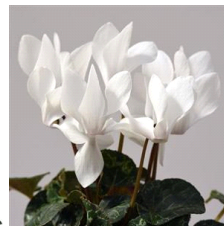

Well-balanced mix of dark flamed colours.

General Information

Height:	Spread:	Exposure:
6 - 9" (15 - 23cm)	9 - 13" (23 - 33cm)	Partial Sun

Germination Guide

Plug Size:	Cover Seed:	Germination Temp:	Days to germinate:	Plug Crop weeks:
288	Yes	64	20	8-9

Crop Time (weeks)

4- to 5-inch (10- to 13-cm) Pots, Quarts :
20-21 weeks

NOTE: Growers should use the information presented here as guidelines only. Ball Ingenuity recommends that growers conduct a trial of products under their own conditions. Crop times will vary depending on the climate, location, time of year, and greenhouse environmental conditions. It is the responsibility of the grower to read and follow all the current label directions relating to the products. Nothing herein shall be deemed a warranty or guaranty by Ball Ingenuity of any products listed herein. Ball Ingenuity's terms and conditions of sale shall apply to all products listed herein.

Other Varieties

New Dreamscape™ Bright Purple
Purple

New Dreamscape™ Rose Eye
Eye

Dreamscape™ Mixture

Dreamscape™ Bright Red

Dreamscape™ Dark Flamed Mixture

Dreamscape™ Deep Burgundy

Dreamscape™ Deep Rose

Dreamscape™ Purple

Dreamscape™ Salmon

Dreamscape™ White
Eye