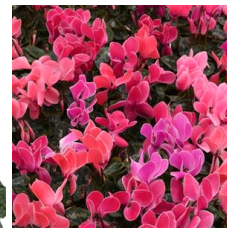

Crop Time (weeks)

4- to 5-inch (10- to 13-cm) Pots, Quarts :
20-21 weeks

NOTE: Growers should use the information presented here as guidelines only. Ball Ingenuity recommends that growers conduct a trial of products under their own conditions. Crop times will vary depending on the climate, location, time of year, and greenhouse environmental conditions. It is the responsibility of the grower to read and follow all the current label directions relating to the products. Nothing herein shall be deemed a warranty or guaranty by Ball Ingenuity of any products listed herein. Ball Ingenuity's terms and conditions of sale shall apply to all products listed herein.

Other Varieties

Dreamscape™ Bright Purple

Dreamscape™ Rose Eye

Dreamscape™ Mixture

Dreamscape™ Bright Red

Dreamscape™ Dark Flamed Mixture

Dreamscape™ Deep Burgundy

Dreamscape™ Deep Rose

Dreamscape™ Purple

Dreamscape™ Salmon

Dreamscape™ White Eye