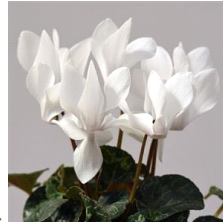

Well-balanced mix of dark flamed colours.

General Information

Height:	Spread:	Exposure:
6 - 9" (15 - 23cm)	9 - 13" (23 - 33cm)	Partial Sun

Germination Guide

Plug Size:	Cover Seed:	Germination Temp:	Days to germinate:	Plug Crop weeks:
288	Yes	64	20	8-9

Crop Time (weeks)

4- to 5-inch (10- to 13-cm) Pots, Quarts :
20-21 weeks

NOTE: Growers should use the information presented here as guidelines only. Ball Ingenuity recommends that growers conduct a trial of products under their own conditions. Crop times will vary depending on the climate, location, time of year, and greenhouse environmental conditions. It is the responsibility of the grower to read and follow all the current label directions relating to the products. Nothing herein shall be deemed a warranty or guaranty by Ball Ingenuity of any products listed herein. Ball Ingenuity's terms and conditions of sale shall apply to all products listed herein.

Other Varieties

Dreamscape™ Bright Purple

Dreamscape™ Rose Eye

Dreamscape™ Mixture

Dreamscape™ Bright Red

Dreamscape™ Dark Flamed Mixture

Dreamscape™ Deep Burgundy

Dreamscape™ Deep Rose

Dreamscape™ Purple

Dreamscape™ Salmon

Dreamscape™ White Eye