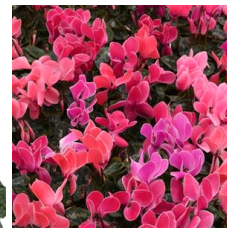

Crop Time (weeks)

4- to 5-inch (10- to 13-cm) Pots, Quarts :
20-21 weeks

NOTE: Growers should use the information presented here as guidelines only. Ball Ingenuity recommends that growers conduct a trial of products under their own conditions. Crop times will vary depending on the climate, location, time of year, and greenhouse environmental conditions. It is the responsibility of the grower to read and follow all the current label directions relating to the products. Nothing herein shall be deemed a warranty or guaranty by Ball Ingenuity of any products listed herein. Ball Ingenuity's terms and conditions of sale shall apply to all products listed herein.

Other Varieties

New Dreamscape™ Bright Purple
Purple

New Dreamscape™ Rose Eye
Eye

Dreamscape™ Mixture

Dreamscape™ Bright Red

Dreamscape™ Dark Flamed Mixture

Dreamscape™ Deep Burgundy

Dreamscape™ Deep Rose

Dreamscape™ Purple

Dreamscape™ Salmon

Dreamscape™ White
Eye