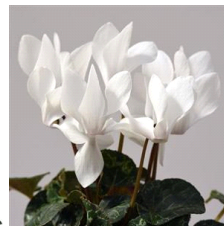

### Crop Time (weeks)

4- to 5-inch (10- to 13-cm) Pots, Quarts :  
20-21 weeks

NOTE: Growers should use the information presented here as guidelines only. Ball Ingenuity recommends that growers conduct a trial of products under their own conditions. Crop times will vary depending on the climate, location, time of year, and greenhouse environmental conditions. It is the responsibility of the grower to read and follow all the current label directions relating to the products. Nothing herein shall be deemed a warranty or guaranty by Ball Ingenuity of any products listed herein. Ball Ingenuity's terms and conditions of sale shall apply to all products listed herein.

### Other Varieties

Dreamscape™ Bright Purple

Dreamscape™ Rose Eye

Dreamscape™ Mixture

Dreamscape™ Bright Red

Dreamscape™ Dark Flamed Mixture

Dreamscape™ Deep Burgundy

Dreamscape™ Deep Rose

Dreamscape™ Purple

Dreamscape™ Salmon Eye

Dreamscape™ White