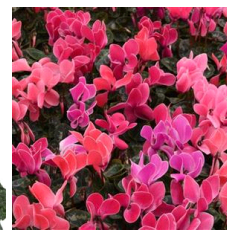

### Crop Time (weeks)

4- to 5-inch (10- to 13-cm) Pots, Quarts :  
20-21 weeks

NOTE: Growers should use the information presented here as guidelines only. Ball Ingenuity recommends that growers conduct a trial of products under their own conditions. Crop times will vary depending on the climate, location, time of year, and greenhouse environmental conditions. It is the responsibility of the grower to read and follow all the current label directions relating to the products. Nothing herein shall be deemed a warranty or guaranty by Ball Ingenuity of any products listed herein. Ball Ingenuity's terms and conditions of sale shall apply to all products listed herein.

### Other Varieties

Dreamscape™ Bright Purple

Dreamscape™ Rose Eye

Dreamscape™ Mixture

Dreamscape™ Bright Red

Dreamscape™ Dark Flamed Mixture

Dreamscape™ Deep Burgundy

Dreamscape™ Deep Rose

Dreamscape™ Purple

Dreamscape™ Salmon Eye

Dreamscape™ White