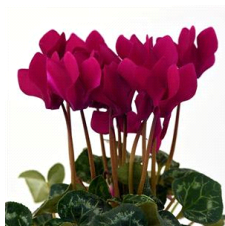

### Crop Time (weeks)

4- to 5-inch (10- to 13-cm) Pots, Quarts :  
20-21 weeks

NOTE: Growers should use the information presented here as guidelines only. Ball Ingenuity recommends that growers conduct a trial of products under their own conditions. Crop times will vary depending on the climate, location, time of year, and greenhouse environmental conditions. It is the responsibility of the grower to read and follow all the current label directions relating to the products. Nothing herein shall be deemed a warranty or guaranty by Ball Ingenuity of any products listed herein. Ball Ingenuity's terms and conditions of sale shall apply to all products listed herein.

### Other Varieties

Dreamscape™ Bright Purple

Dreamscape™ Rose Eye

Dreamscape™ Mixture

Dreamscape™ Bright Red

Dreamscape™ Dark Flamed Mixture

Dreamscape™ Deep Burgundy

Dreamscape™ Deep Rose