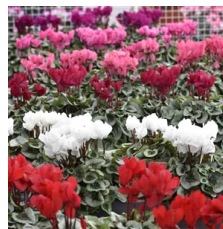

Metalis® Mix