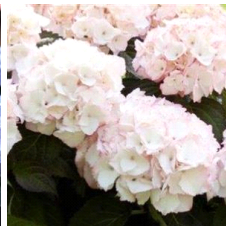

Kanmara® Champagne