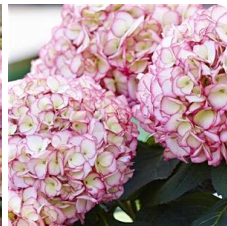

Kanmara is ideal for the terrace, doorstep or balcony.

The beautiful colors of this patio hydrangea guarantee an unrivaled display until well into late Summer or Fall.

KANMARA is a U.S. registered trademark Hydrangea Breeders Association B.V

### Other Varieties

Kanmara® Lilac

Kanmara® Blue

Kanmara® Champagne

Kanmara® Pink

Kanmara® Rosé

Kanmara® Strong Pink

Kanmara® White