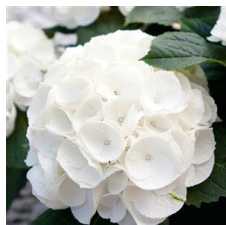

Kanmara is ideal for the terrace, doorstep or balcony.

The beautiful colors of this patio hydrangea guarantee an unrivaled display until well into late Summer or Fall.

KANMARA is a U.S. registered trademark Hydrangea Breeders Association B.V

### Other Varieties

Kanmara® Lilac

Kanmara® Blue

Kanmara® Champagne

Kanmara® Pink

Kanmara® Rosé

Kanmara® Strong Pink

Kanmara® White