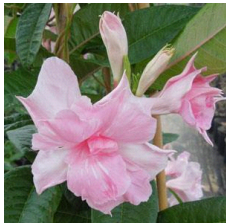

Other Varieties

Summer Romance™
Double Pink