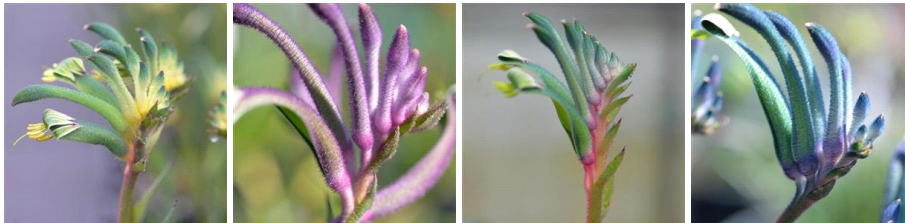

Other Varieties

Bush Gems Celebrations™ Aussie Spirit   Bush Gems Celebrations™ Carnivale   Bush Gems Celebrations™ Fireworks   Bush Gems Celebrations™ Masquerade