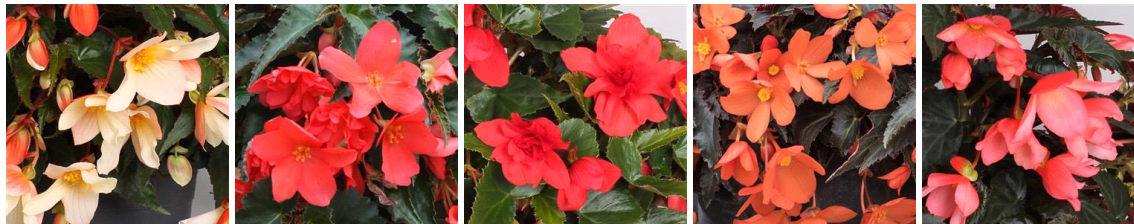

Other Varieties

Rivulet® Blush

Rivulet® Deep Rose

Rivulet® Double Red

Rivulet® Orange

Rivulet® Pink